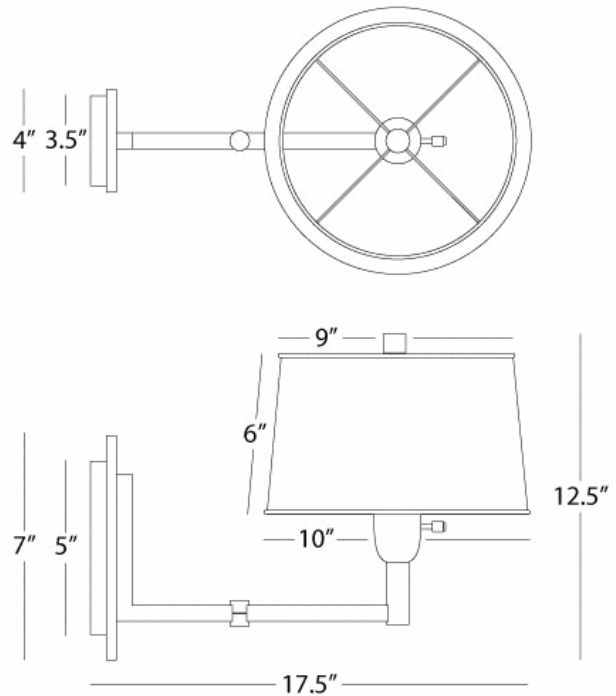

WONTON

4237

Wall Swinger

1 - 100W Max.

Bulb Type: A

Switch: Full Range Dimmer

24" Cord Cover or Convertible Direct Wire

Deep Patina Bronze Finish w/ Cherry Finished

Wood Accents

Light Beige Linen Shade w/ Rolled Edge Hem

FINISH / SHADE OPTION:

S4237 - Silver Plate w/

Weathered Ebony Finished Wood

Off-White Linen Shade

**** Available for Quick SHIP ****