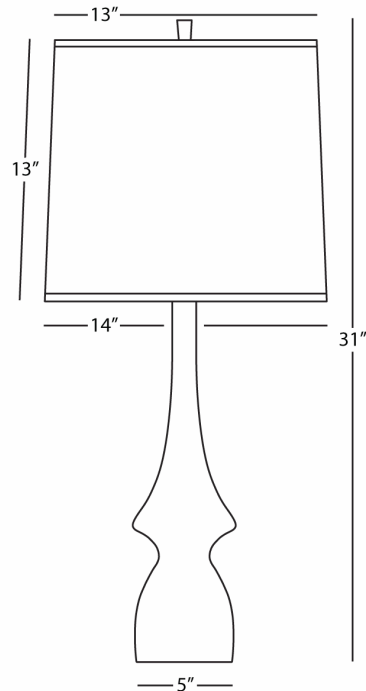

JASMINE

AP210

Table Lamp

1 - 150W Max.

Bulb Type: A

Switch: Hi-Lo Dimming

Apple Glazed Ceramic

Oyster Linen Shade

See Jasmine Table for Color Options

** Available for Quick SHIP **