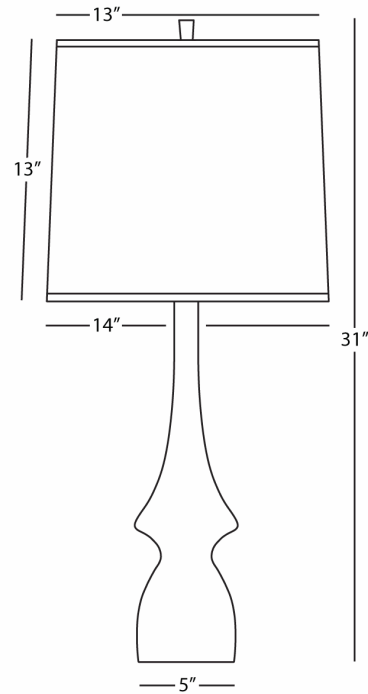

JASMINE

SP210

Table Lamp

1 - 150W Max.

Bulb Type: A

Switch: Hi-Lo Dimming

Schiaparelli Pink Glazed Ceramic

Oyster Linen Shade

See Jasmine Table for Color Options

** Available for Quick SHIP **