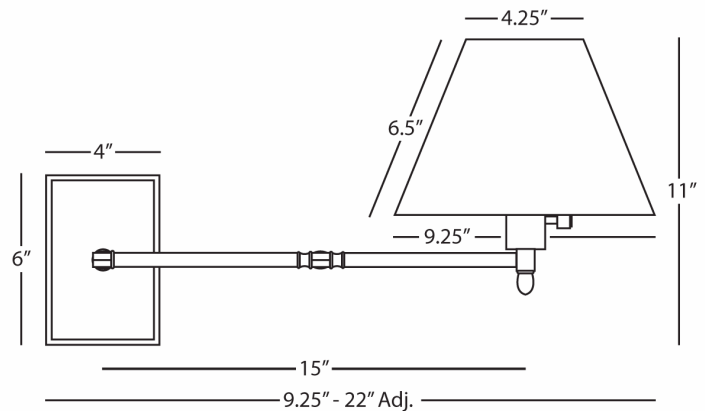

MEILLEUR

Z429X

Double Swing Arm Sconce

1-100W Max.

Bulb Type: A

Switch: Full Range Dimmer

Cord Cover / Direct Wire

Deep Patina Bronze

Light Beige Linen Shade w/ Rolled Edge Hem

FINISH / SHADE OPTIONS:

S429X - Polished Nickel

Off White Linen

**** Available for Quick SHIP ****