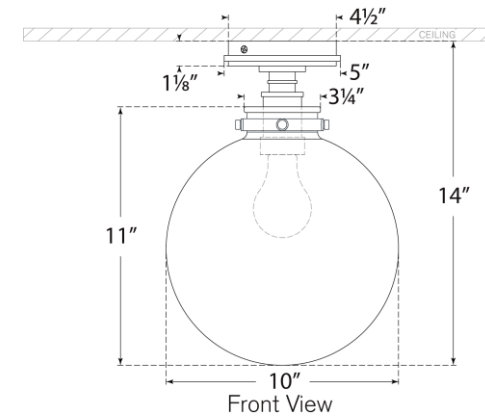

TEAR SHEET

Parkington 10" Globe Flush Mount

Item # CHC 4526BZ-WG

Designer: Chapman & Myers

Height: 14"

Width: 10"

Canopy: 4.5" Round

Finishes: AB, BZ, PN

Glass Options: CG, WG

Socket: E26 Keyless

Wattage: 15 LED A19

Weight: 5 Pounds

Note: UL Only

Top View