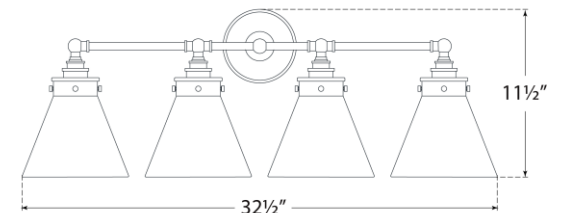

## Parkington 32" Four Light Bath Bar

Item # CHD 2530BZ-WG

Designer: Chapman & Myers

Height: 11.5"

Width: 32.5"

Extension: 8.75"

Backplate: 4.5" Round

Finishes: AB, BZ, PN

Glass Options: CG, WG

Shade Details: 7.25"

Socket: 4 - E26 Keyless

Wattage: 4 - 12 LED A19

Weight: 9 Pounds

Top View

Side View

Front View