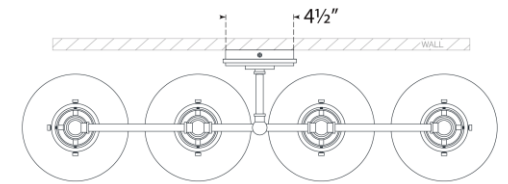

## Parkington 32" Four Light Bath Bar

Item # CHD 2530BZ-WG

Designer: Chapman & Myers

Height: 11.5"

Width: 32.5"

Extension: 8.75"

Backplate: 4.5" Round

Finishes: AB, BZ, PN

Glass Options: CG, WG

Shade Details: 7.25"

Socket: 4 - E26 Keyless

Wattage: 4 - 12 LED A19

Weight: 9 Pounds

Top View

Side View

Front View