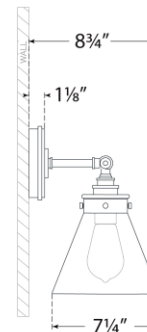

## Parkington 32" Four Light Bath Bar

Item # CHD 2530BZ-WG

Designer: Chapman & Myers

Height: 11.5"

Width: 32.5"

Extension: 8.75"

Backplate: 4.5" Round

Finishes: AB, BZ, PN

Glass Options: CG, WG

Shade Details: 7.25"

Socket: 4 - E26 Keyless

Wattage: 4 - 12 LED A19

Weight: 9 Pounds

Top View

Side View

Front View