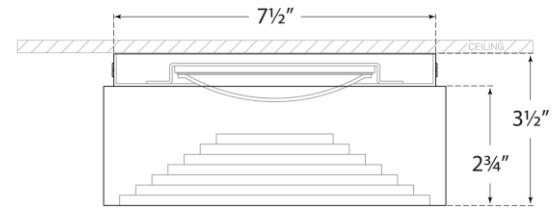

TEAR SHEET

Otto Small Flush Mount

Item # KW 4901AB-ALB

Designer: Kelly Wearstler

Height: 3.5"

Width: 8"

Canopy: 7.5" Round

Finishes: AB, BZ, PN

Glass Options: ALB

Lightsource: Dedicated LED

Wattage: 18w (1500lm)

Weight: 7 Pounds

Note: Alabaster is a Natural Stone | Variations in Color and Texture are Expected

Side View

Bottom View