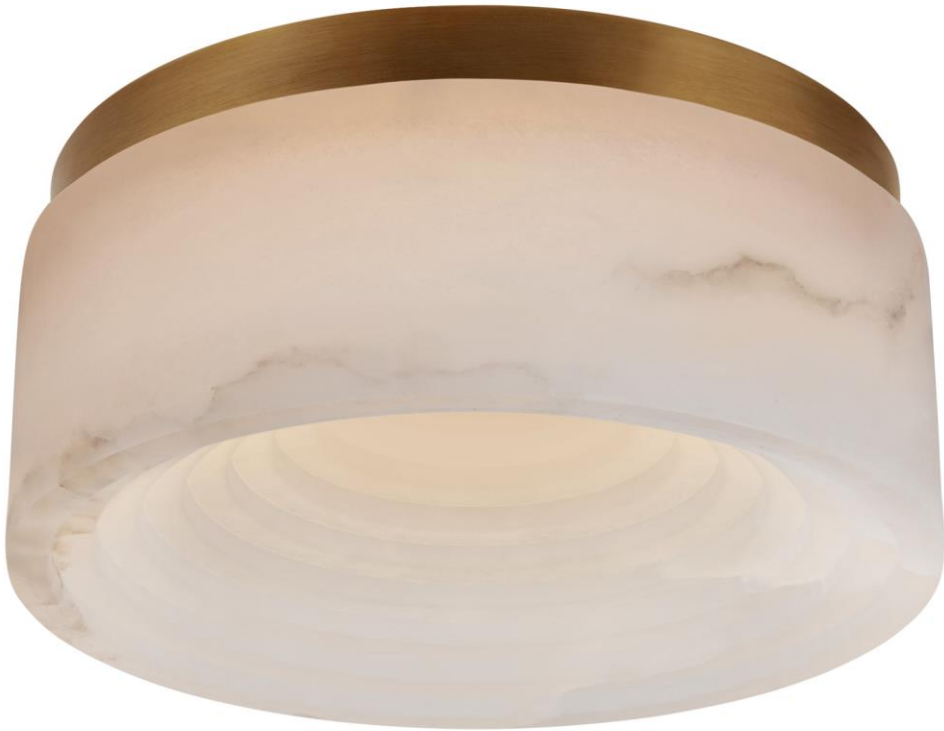

TEAR SHEET

Otto Small Flush Mount

Item # KW 4901AB-ALB

Designer: Kelly Wearstler

Height: 3.5"

Width: 8"

Canopy: 7.5" Round

Finishes: AB, BZ, PN

Glass Options: ALB

Lightsource: Dedicated LED

Wattage: 18w (1500lm)

Weight: 7 Pounds

Note: Alabaster is a Natural Stone | Variations in Color and Texture are Expected

Side View

Bottom View