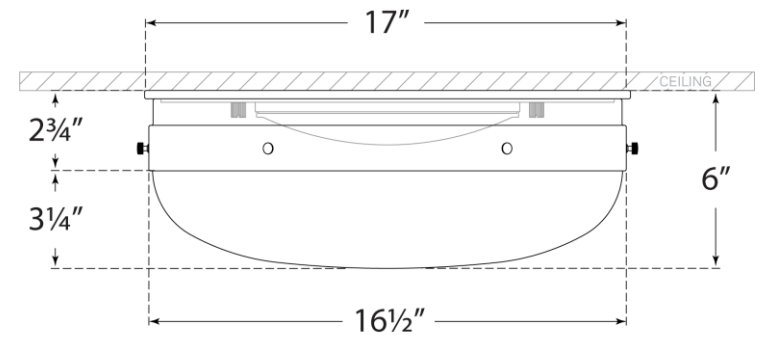

### Hicks Medium Flush Mount

Item # TOB 4064AN-WG

Designer: Thomas O'Brien

Height: 6"

Width: 17"

Canopy: 17" Round

Finishes: AN, BZ/HAB, HAB, PN

Glass Options: WG

Lightsource: Dedicated LED

Wattage: 36w (2800lm)

Weight: 16 Pounds

Side View