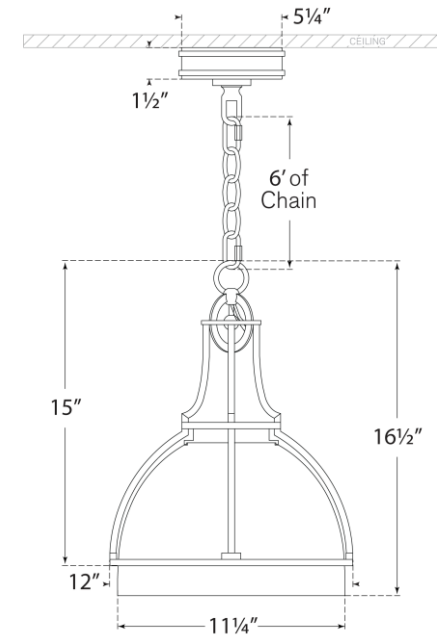

TEAR SHEET

Gracie Medium Dome Pendant

Item # CHC 5481PN-WG

Designer: Chapman & Myers

Height: 16.25"

Width: 12"

Canopy: 5.25" Round

Finishes: AB, AN, BZ, PN

Glass Options: CG, WG

Lightsource: Dedicated LED

Wattage: 15w (1300lm)

Weight: 11 Pounds

Front View