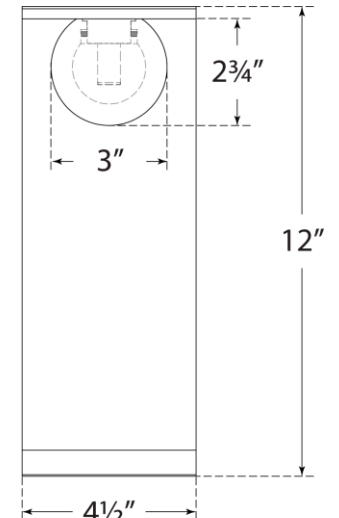

TEAR SHEET

Pertica Small Desk Lamp

Item # KW 3521PN-ALB

Designer: Kelly Wearstler

Height: 12"

Width: 4.5"

Extension: 8"

Base: 4.5" x 8" Decorative

Finishes: MAB, MBZ, PN

Shade Treatments: ALB

Lightsource: Dedicated LED w/ Dimmer on Back of Body

Wattage: 6w (700lm)

Weight: 9 Pounds

Note: UL Only | Alabaster is a Natural Stone | Variations in Color and Texture are Expected

Side View

Front View