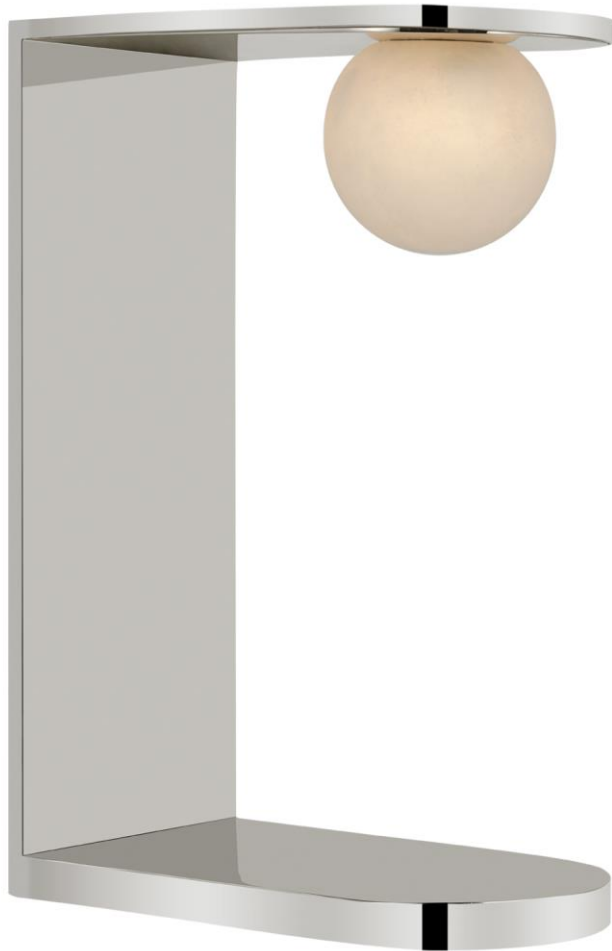

TEAR SHEET

Pertica Small Desk Lamp

Item # KW 3521PN-ALB

Designer: Kelly Wearstler

Height: 12"

Width: 4.5"

Extension: 8"

Base: 4.5" x 8" Decorative

Finishes: MAB, MBZ, PN

Shade Treatments: ALB

Lightsource: Dedicated LED w/ Dimmer on Back of Body

Wattage: 6w (700lm)

Weight: 9 Pounds

Note: UL Only | Alabaster is a Natural Stone | Variations in Color and Texture are Expected

Side View

Front View