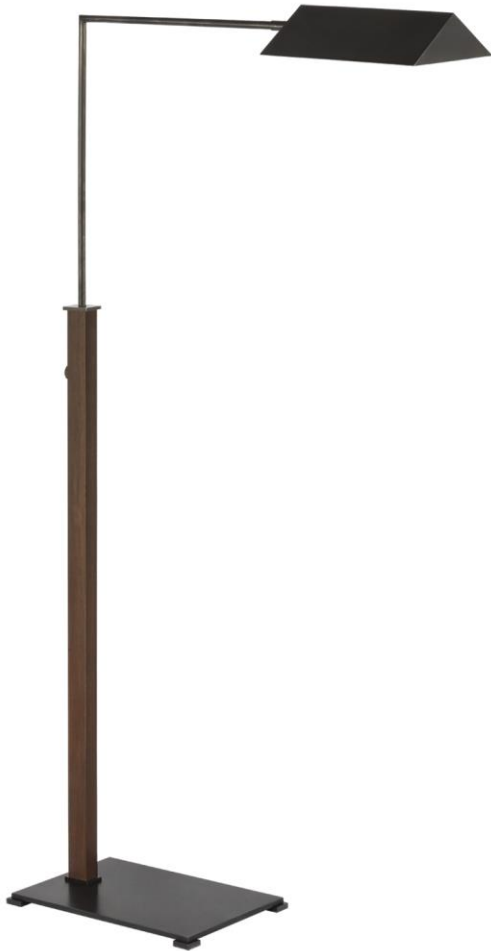

# TEAR SHEET

## Copse Medium Pharmacy Floor Lamp

Item # RB 1005BZ/DW

Designer: Ray Booth

Height: 43" - 60"

Width: 10.75"

Extension: 30"

Base: 10.75" x 15.25" Rectangle

Finishes: AB/DW, BZ/DW, PN/WA

Socket: E26 Dimmer

Wattage: 6.5 LED B11

Weight: 24 Pounds

Top View

Side View

Front View