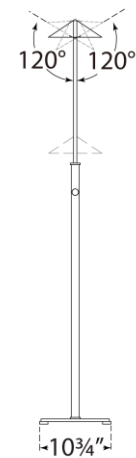

## Copse Medium Pharmacy Floor Lamp

Item # RB 1005BZ/DW

Designer: Ray Booth

Height: 43" - 60"

Width: 10.75"

Extension: 30"

Base: 10.75" x 15.25" Rectangle

Finishes: AB/DW, BZ/DW, PN/WA

Socket: E26 Dimmer

Wattage: 6.5 LED B11

Weight: 24 Pounds

Top View

Side View

Front View