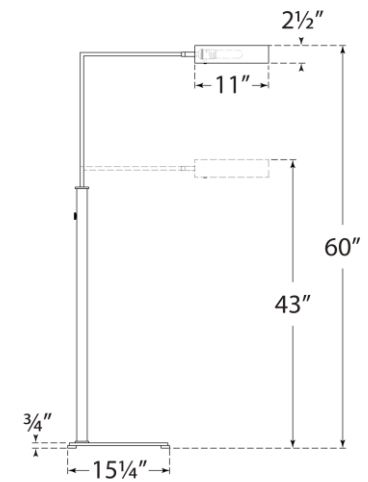

## Copse Medium Pharmacy Floor Lamp

Item # RB 1005BZ/DW

Designer: Ray Booth

Height: 43" - 60"

Width: 10.75"

Extension: 30"

Base: 10.75" x 15.25" Rectangle

Finishes: AB/DW, BZ/DW, PN/WA

Socket: E26 Dimmer

Wattage: 6.5 LED B11

Weight: 24 Pounds

Top View

Side View

Front View