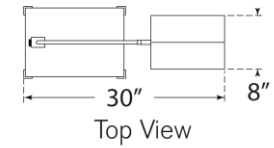

TEAR SHEET

Copse Medium Pharmacy Floor Lamp

Item # RB 1005BZ/DW

Designer: Ray Booth

Height: 43" - 60"

Width: 10.75"

Extension: 30"

Base: 10.75" x 15.25" Rectangle

Finishes: AB/DW, BZ/DW, PN/WA

Socket: E26 Dimmer

Wattage: 6.5 LED B11

Weight: 24 Pounds