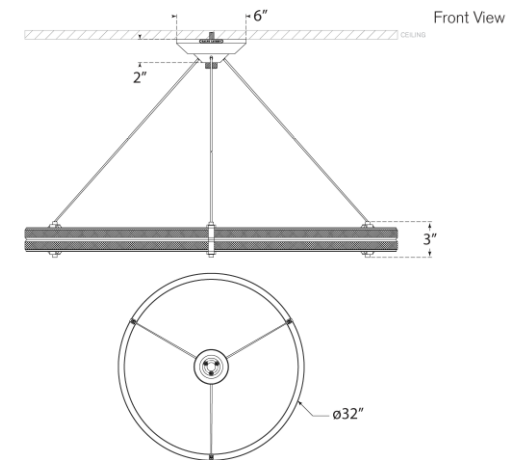

TEAR SHEET

Paxton 32" Ring Chandelier

Item # RL 5671NB

Designer: Ralph Lauren

O/A Height: 20" - 123"

Fixture Height: 3.25"

Width: 32"

Canopy: 6.75" Round

Finishes: BZ, NB, PN

Lightsource: Dedicated LED

Wattage: 65w (5200lm)

Weight: 19 Pounds

Note: Height Not Adjustable After Installation

Bottom View(1:2)